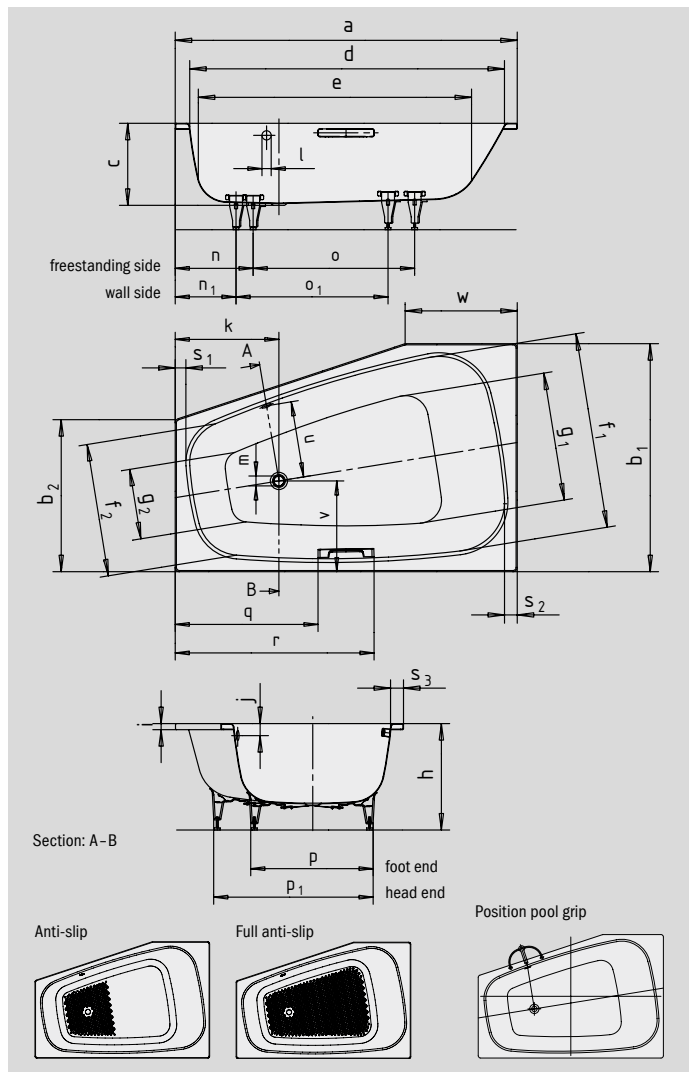

PLAZA DUO RIGHT

- the spacious interior enables you to adopt a wide range of positions when bathing
- bathing with a friend: sit next to each other
- available as right or left-hand model
- made of KALDEWEI steel enamel

Similar illustration

To order the bath with pre-drilled grip holes on one side, please order model xxx1011xxx.

GRIP ELEGANT PURISM

Model No.		190
External length	a	1800 mm
External width	b ₁ ; b ₂	1200; 800 mm
Depth	c	430 mm
Internal length (top)	d	1625 mm
Internal length (bottom)	e	1410 mm
Internal width (top)	f ₁ ; f ₂	1035; 700 mm
Internal width (bottom)	g ₁ ; g ₂	738; 370 mm
Height with feet	h	552-560 mm
Height of rim	i	32 mm
Distance top edge to centre of overflow hole	j	70 mm
Distance bath edge to centre of drain hole	k	545 mm
Diameter of overflow hole	l	52 mm
Diameter of drain hole	m	52 mm
Distance foot end of bath edge to centre of foot	n; n ₁	320; 410 mm
Distance between the feet	o; o ₁	800; 850 mm
Max. width of feet	p; p ₁	600; 880 mm
Distance bath edge to where grip/handle starts	q	751,5 mm
Distance bath edge to where grip/handle ends	r	1046,5 mm
Width of rim (foot end; head end; lengthwise)	s ₁ ; s ₂ ; s ₃	74; 61; 66 mm
Distance between centre holes	u	409 mm
Distance bath (lengthwise) to drain hole	v	478 mm
Side length	w	590 mm
Water volume** in litres		273
Weight of the enamelled bath in kg		67
Anti-slip		473 x 386/562 mm
Full anti-slip		1031 x 386/700 mm

Note: The operational system may protrude on some whirl systems.
Please refer to the Technical Information for Whirl Systems for further information.
Subject to technical alterations, tolerances and errors. Similar illustration.
** 70 litres displacement on average.